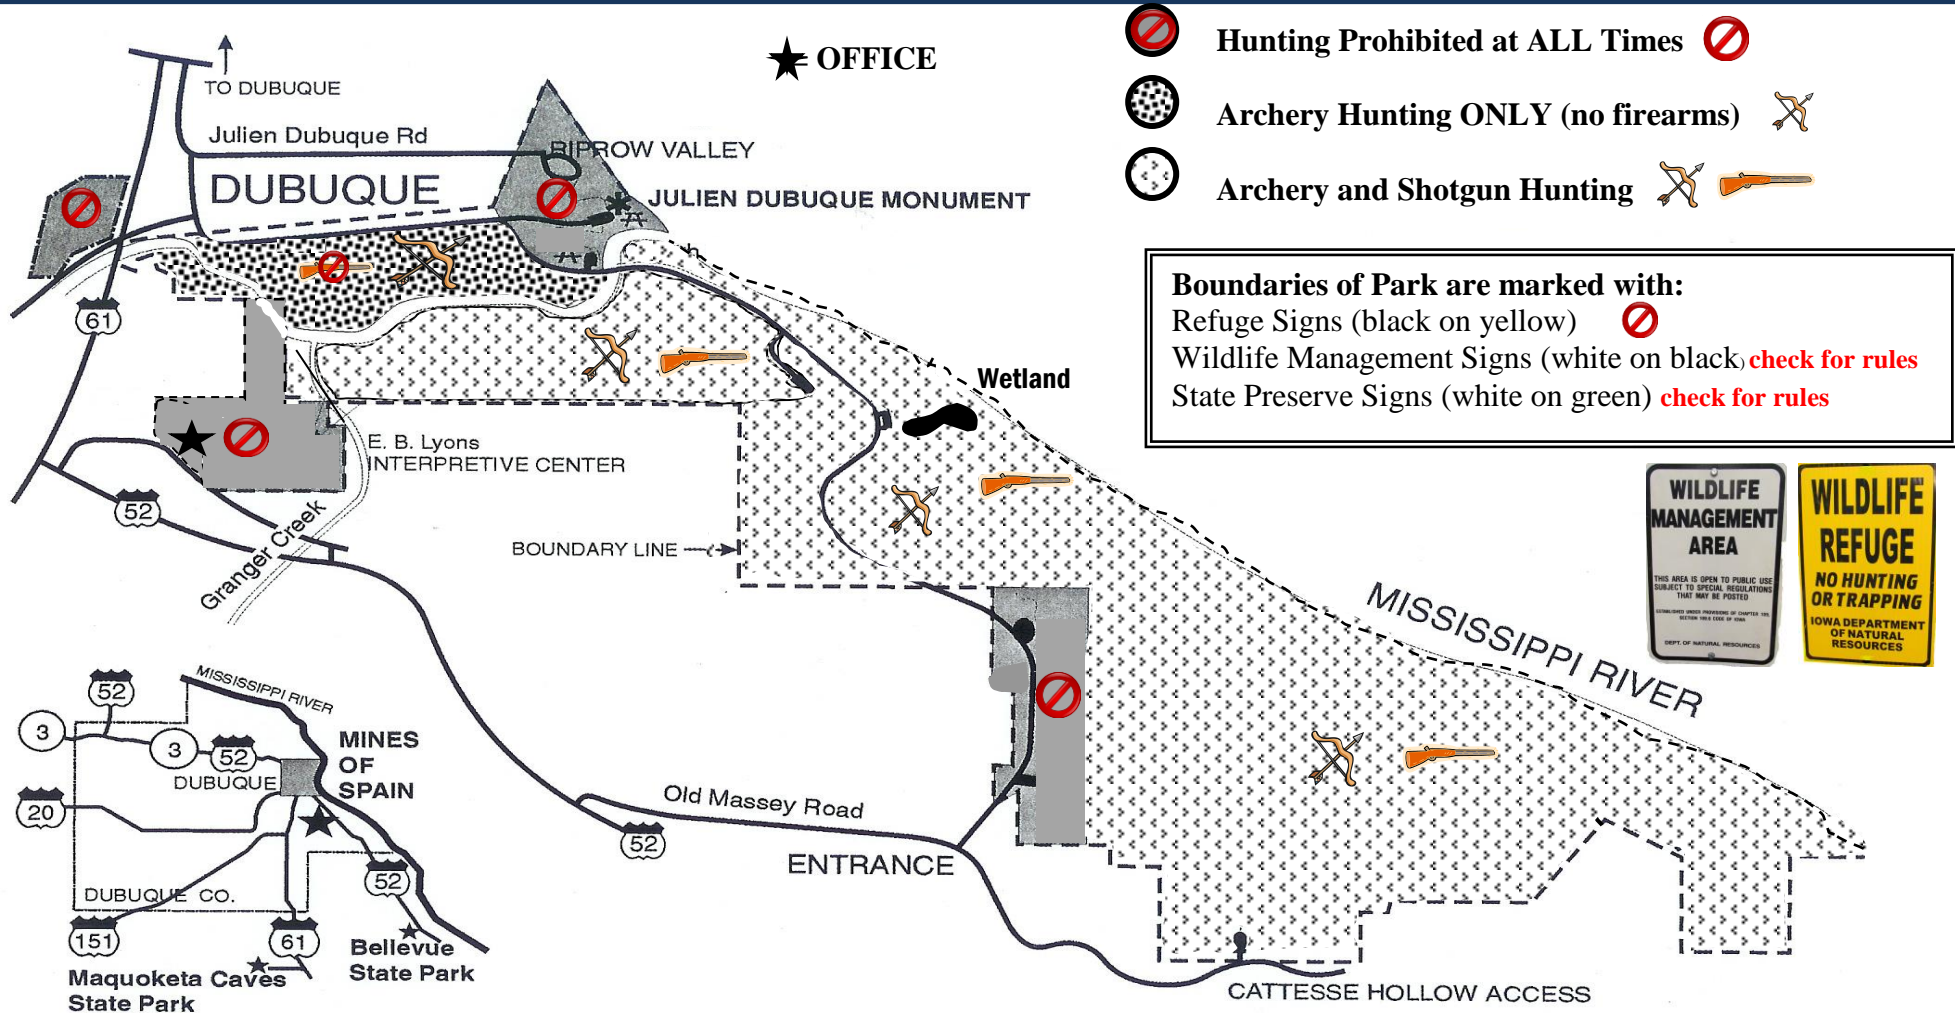

DEER HUNTING

MINES OF SPAIN RECREATION AREA

Archery Deer Seasons: October 1 to Dec. 6, 2019 and Dec. 23, 2019 to January 10, 2020
Shotgun Deer Seasons: December 7 to December 11 and December 14 to December 22, 2019.

**Be Respectful of Others
And
Practice
Leave No Trace**

The Mines of Spain Recreation Area is located south of Dubuque, Iowa. The park is situated along the Mississippi River and is here for many uses and for all to use and enjoy.

Hikers, hunters, skiers and other outdoor users will be out in the park for a variety of reasons. All visitors in the park should respect the use of others. The park is here for everyone to use, but consider the following safety suggestions.

- Those not hunting should consider alternate locations if hunters are visible.
- Those hunting should consider alternate hunting areas if hikers etc are known to be in area.
- Non-hunters like hunters should wear orange apparel that is visible at 360 degrees. Hunters during shotgun season are required to.
- Leave a note on your vehicle that you are hunting or hiking/skiing/other.
- All dogs are required to be on leash at all times, but have pets wear orange during hunting seasons.
- Hunters consider not using trails. Select another way to the hunting spot
- Non -hunters consider staying on trails and not venturing off trail.
- Leave the park as you found it or better – LEAVE NO TRACE.
- Call park office or 911 of illegal activity.
- Remember – you are not the only person in the park. BE ALERT.