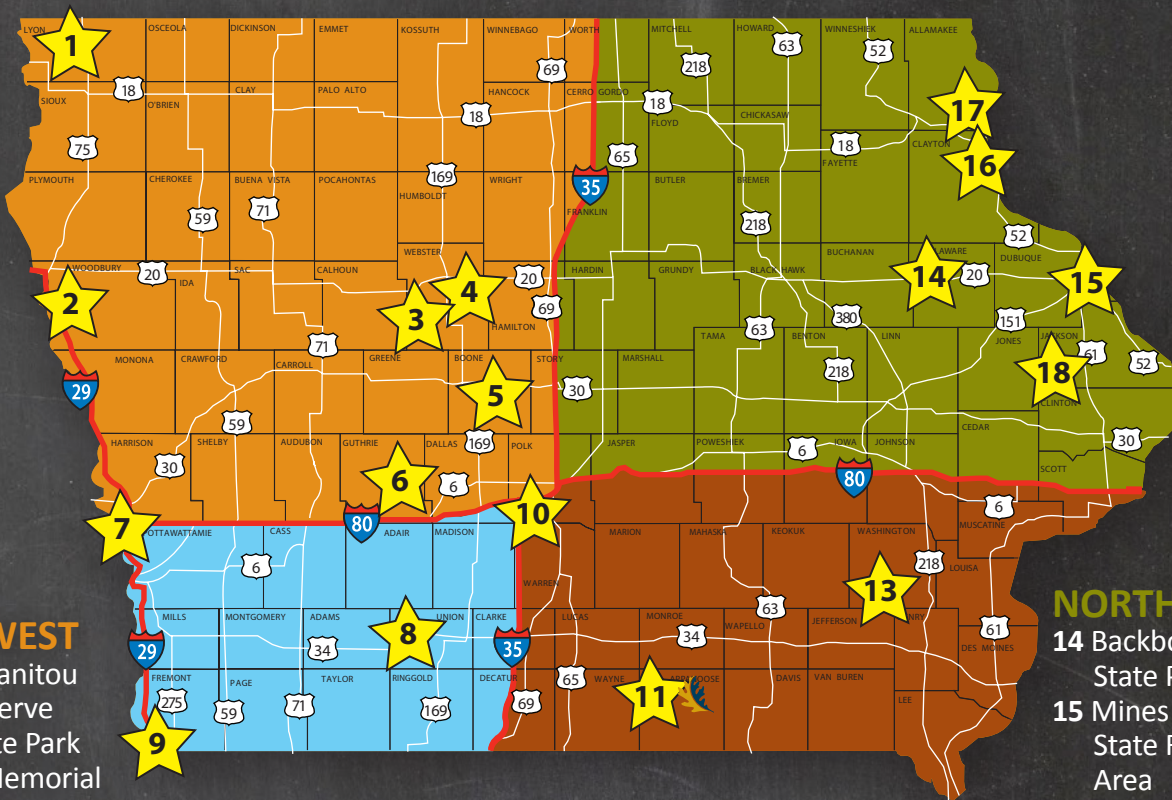

START THE YEAR OUTDOORS!

Kick off 2016 with a winter hike in an Iowa State Park.
Join others around the country participating in America's State Parks

FIRST DAY HIKES | January 1, 2016

NORTHWEST

- 1 Gitchie Manitou State Preserve
- 2 Stone State Park
- 3 Dolliver Memorial State Park
- 4 Brushy Creek State Recreation Area
- 5 Ledges State Park
- 6 Springbrook State Park (CEC)

SOUTHWEST

- 7 Wilson Island State Recreation Area
- 8 Green Valley State Park
- 9 Waubonsie State Park

SOUTHEAST

- 10 Walnut Woods State Park
- 11 Honey Creek State Park
- 🌿 Honey Creek Resort
- 13 Lake Darling State Park

NORTHEAST

- 14 Backbone State Park
- 15 Mines of Spain State Recreation Area
- 16 Pikes Peak State Park
- 17 Yellow River State Forest
- 18 Maquoketa Caves State Park

For more details visit IowaDNR.gov/FirstDayHikes